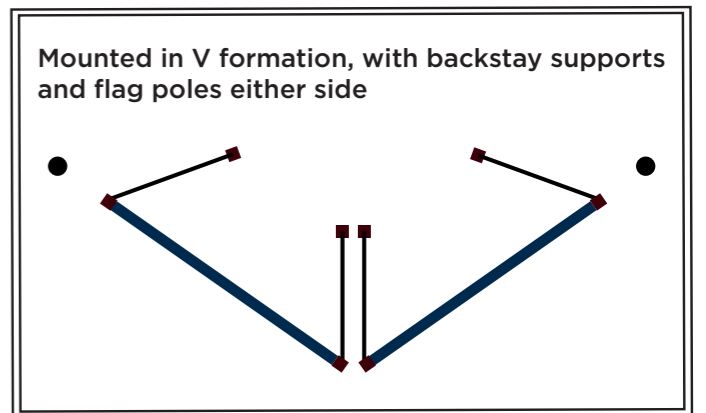

B2 Post 100mmSq x 6000mm 1:25

Specification › 100mm square aluminium post wrapped with wooden effect sav vinyl. Supported from behind with blue aluminium rear backstay supports.

Illumination › Non illuminated

Qty › 4