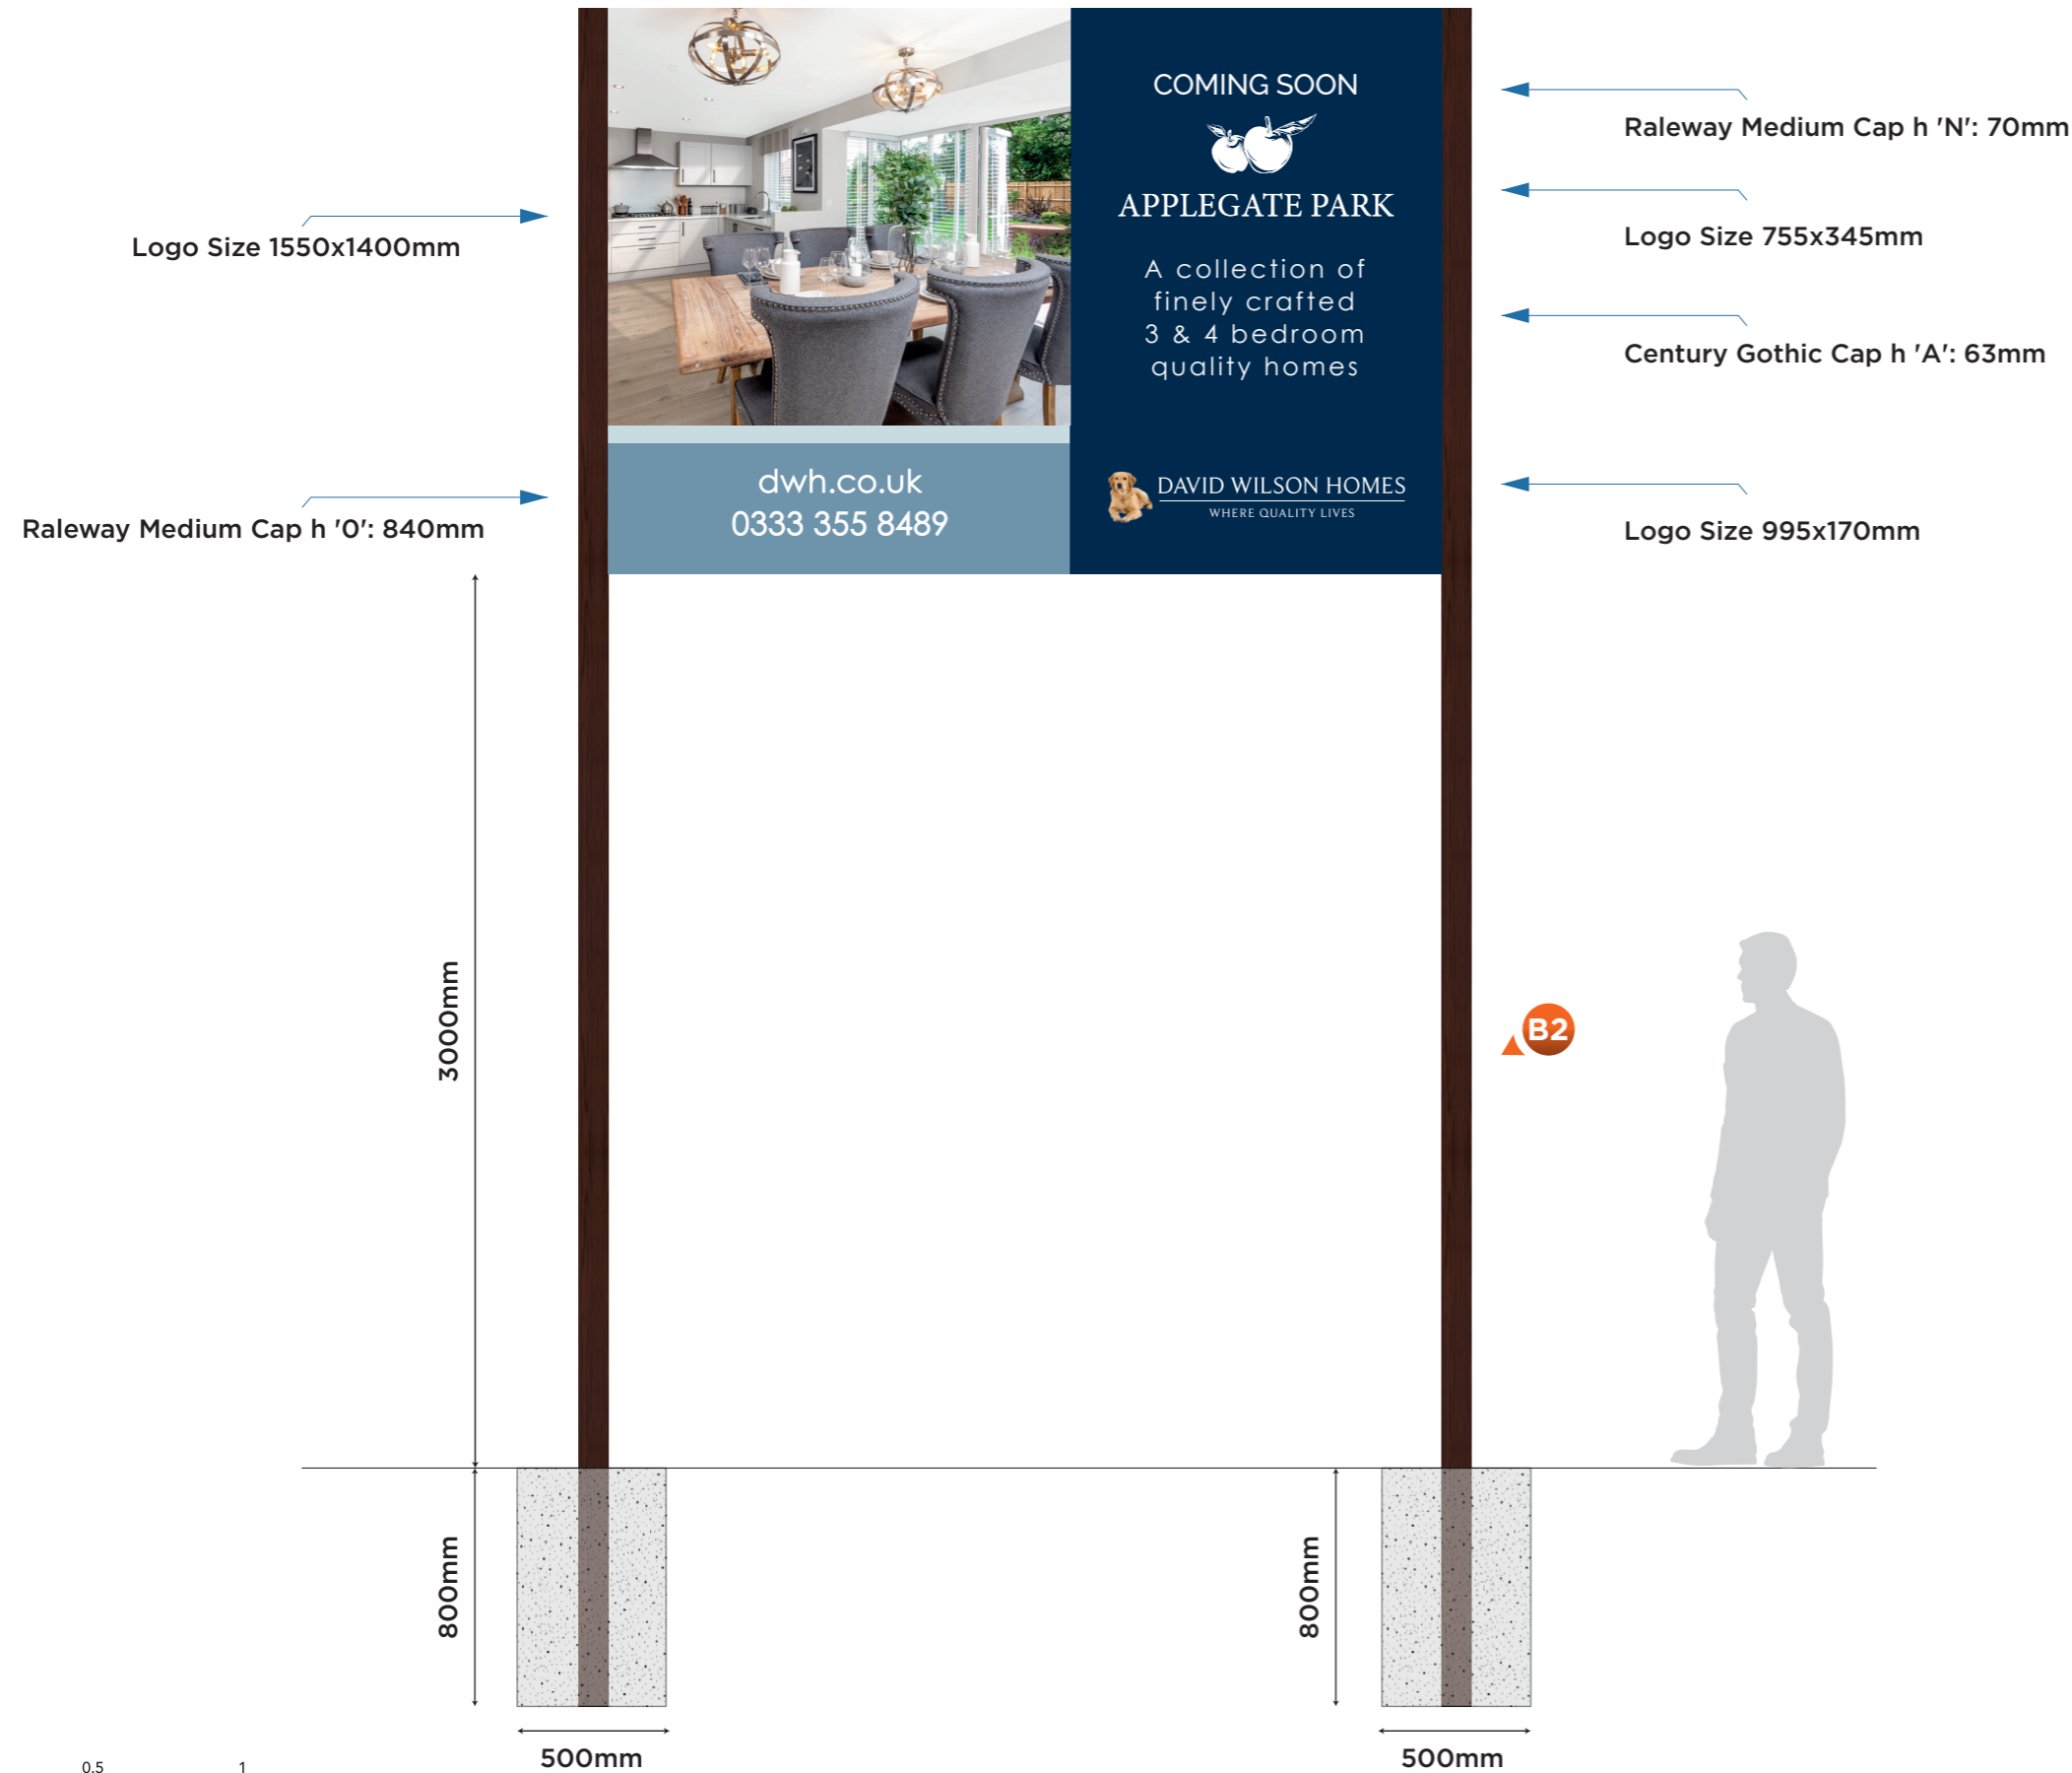

B1

Manufacturing Detail › External Sign

- Blue ›**
CMYK 100/57/12/66
- Mid Blue ›**
CMYK 45/16/9/24
- Light Blue ›**
CMYK 17/4/6/4
- CMYK 0/0/0/0**

B1 Main Sign 2800mm x 1900mm 1:25

Specification › folded aluminium tray with digitally printed vinyl graphic applied. Back panel flat aluminium with digitally printed vinyl graphic applied.

Fixed Method › Internal timber frame

Illumination › Non illuminated

Qty › 2

B2 Post 100mmSq x 6000mm 1:25

Specification › 100mm square aluminium post wrapped with wooden effect sav vinyl. Supported from behind with blue aluminium rear backstay supports.

Illumination › Non illuminated

Qty › 4

Manufacturing Detail › Flag & Flagpole

- Blue ›**
CMYK 100/57/12/66
- Mid Blue ›**
CMYK 45/16/9/24
- Light Blue ›**
CMYK 17/4/6/4
- CMYK 0/0/0/0**

A **Flags 1000mm x 2500mm** 1:25

Specification › Polyester Dye Sublimation printed flag material
Qty › 2 (1 of each kind)

B **Flagpole 6000mm** 1:25

Specification › 114mm diameter aluminium post finished in white with ground sleeve
Qty › 2